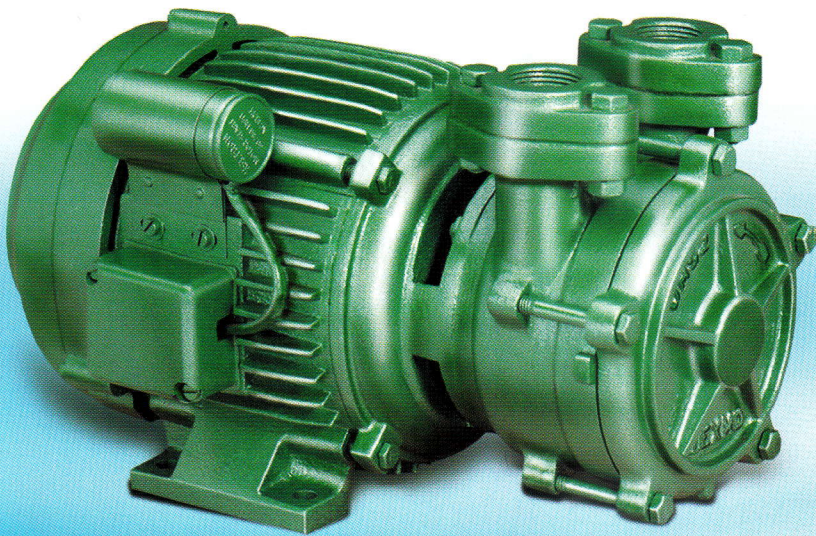

AQUA GROUP

TEXMO®

Borewell Submersibles
Single Phase Domestic Pumps
Single Phase Jet Pumps

Pumps you can rely on

Domestic Monoblock Pumps DMS & DMS N Series

Pumps you can rely on

Domestic Monoblock Pumps DMS & DMS N Series

Convenient, rugged and reliable pumps for the household, they have proven their performance over many decades.

Salient Features

- Good self-priming action even with air entrapped.
- High head due to regenerative action.
- Very convenient as priming is rarely necessary.

Constructional Features Motor

- Rugged Single Phase TEFC motor with dynamically balanced rotor.
- Suitable for 200-240V Single Phase 50Hz supply.
- Rigid cast iron motor frame.
- High torque capacitor start motor for DMS Series.
- High torque capacitor start - capacitor run motor for DMS N series.

Pump

- Unmatched suction performance.
- Rigid and accurate cast iron casings.
- Highly wear resistant bronze impeller.
- Replaceable bronze shaft sleeve.
- Carbon vs ceramic mechanical seal.

Product Data