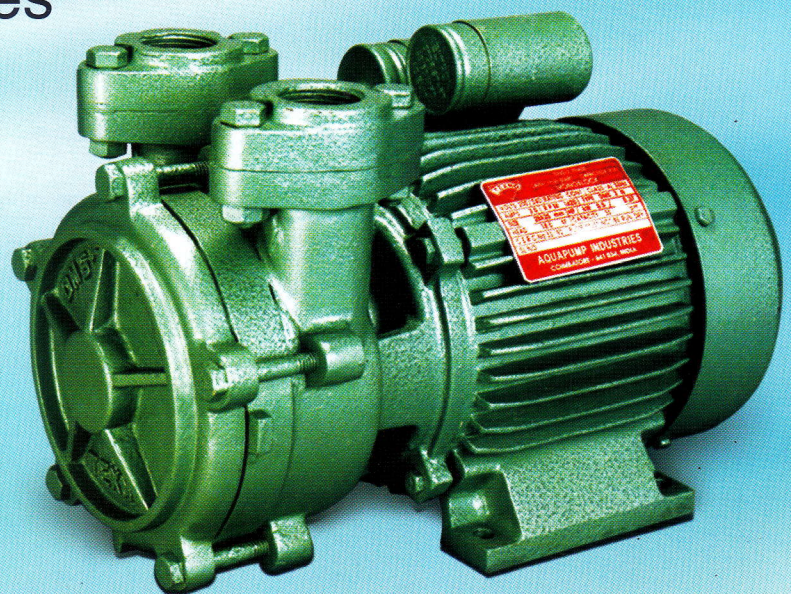

AQUA GROUP

TEXMO®

Borewell Submersibles
Single Phase Domestic Pumps
Single Phase Jet Pumps

Pumps you can rely on

Domestic Monoblock Pumps DMS & DMS N Series

Pumps you can rely on

Domestic Monoblock Pumps DMS & DMS N Series

Convenient, rugged and reliable pumps for the household, they have proven their performance over many decades.

Salient Features

- Good self-priming action even with air entrapped.
- High head due to regenerative action.
- Very convenient as priming is rarely necessary.

Constructional Features Motor

- Rugged Single Phase TEFC motor with dynamically balanced rotor.
- Suitable for 200-240V Single Phase 50Hz supply.
- Rigid cast iron motor frame.
- High torque capacitor start motor for DMS Series.
- High torque capacitor start - capacitor run motor for DMS N series.

Pump

- Unmatched suction performance.
- Rigid and accurate cast iron casings.
- Highly wear resistant bronze impeller.
- Replaceable bronze shaft sleeve.
- Carbon vs ceramic mechanical seal.

Product Data